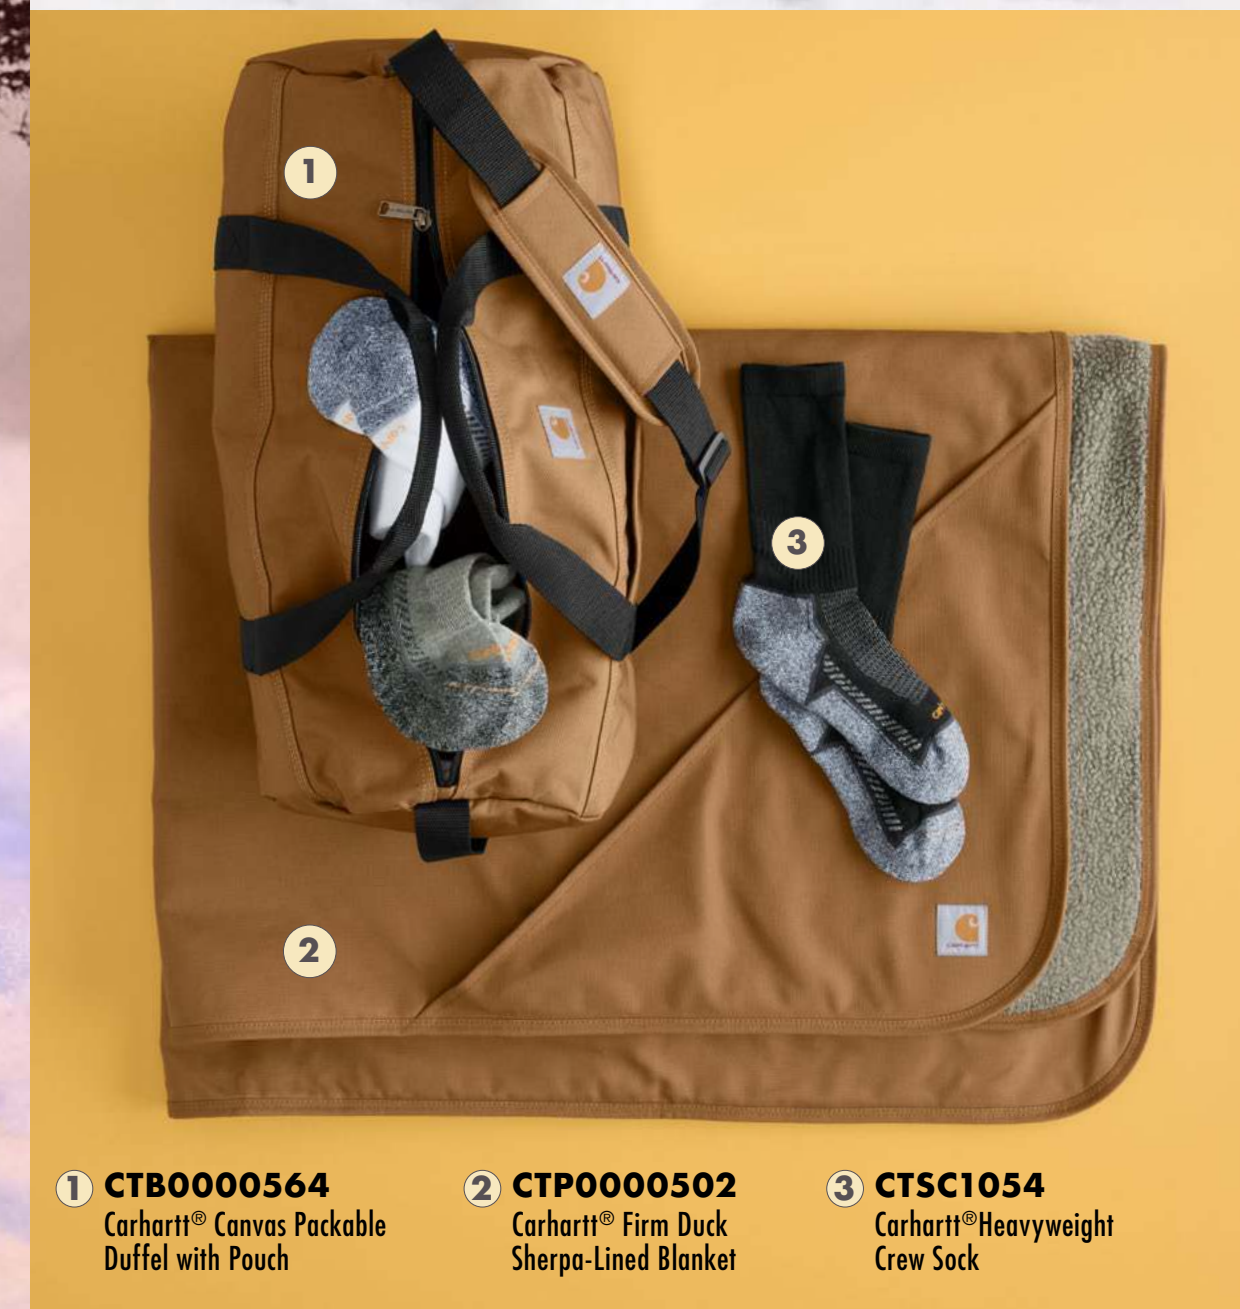

- ① **CTB0000564**
  Carhartt® Canvas Packable Duffel with Pouch
- ② **CTP0000502**
  Carhartt® Firm Duck Sherpa-Lined Blanket
- ③ **CTSC1054**
  Carhartt® Heavyweight Crew Sock